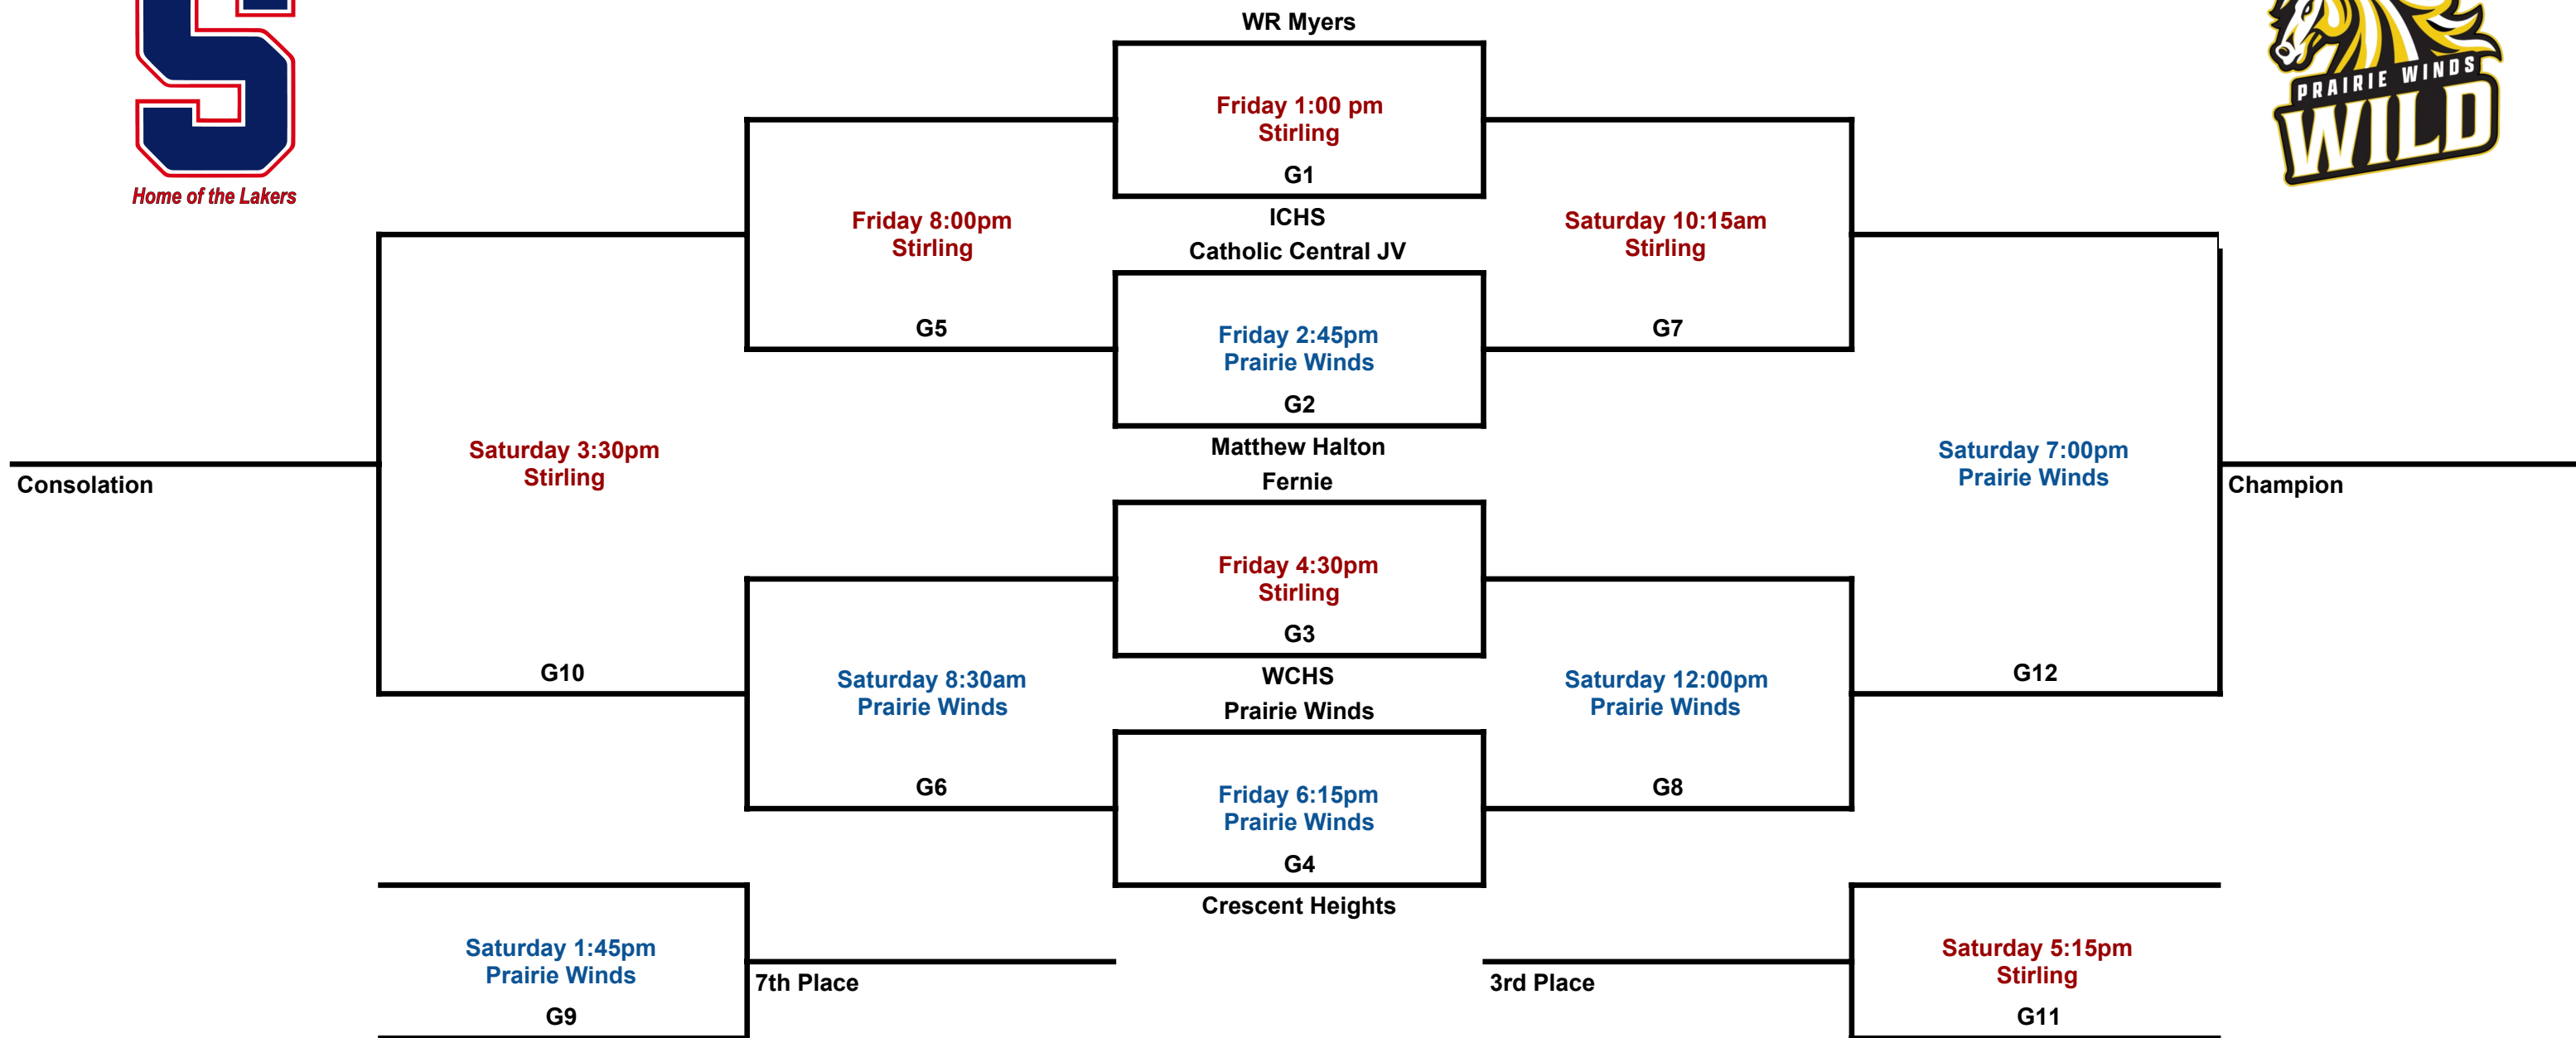

Stirling/Prairie Winds JV Girls Draw - Jan 17/18, 2025

**Top team on the draw will be considered the "Home" team and will wear light colours.