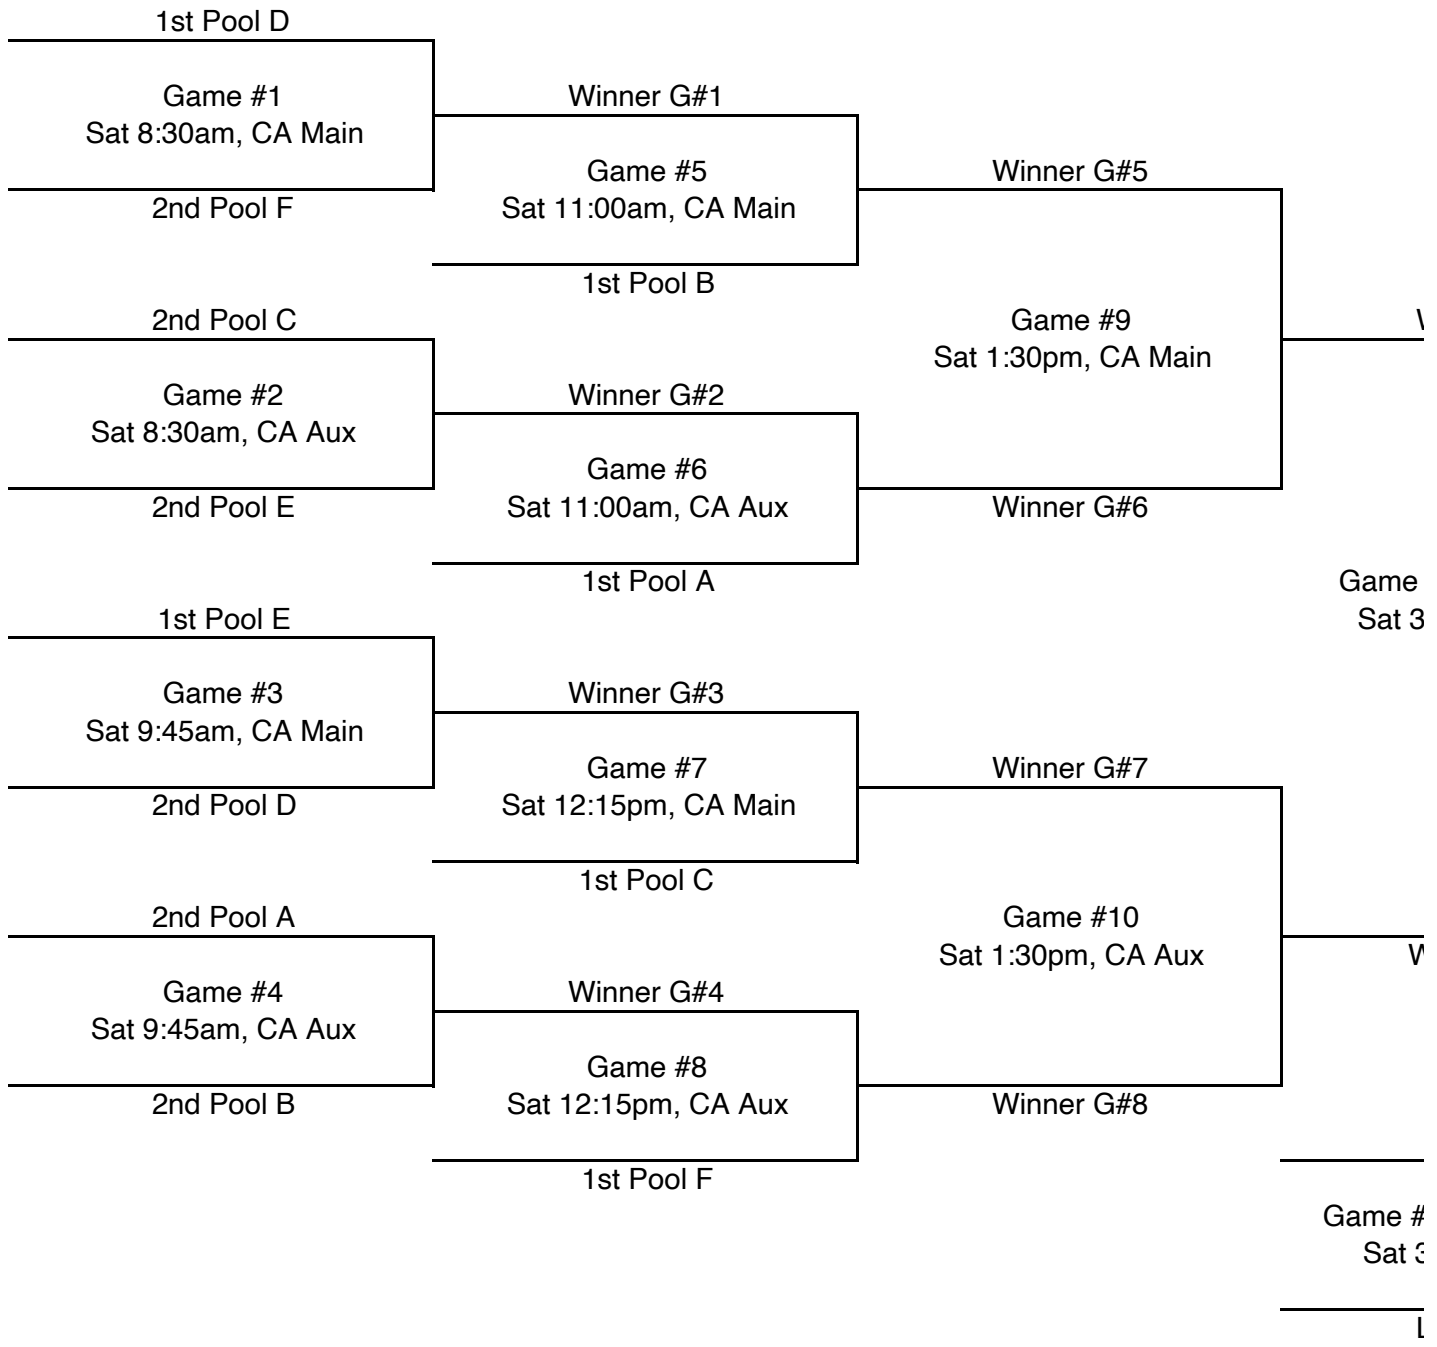

Pool A	
A1	Calgary Academy JV
A2	Clearwater JV
A3	Notre Dame SR
A4	WIC SR

Pool B	
B1	Calgary Academy SR
B2	Rundle Academy
B3	St Joseph's SR
B4	Bearspaw JV

Pool C	
C1	Rundle College
C2	WIC JV
C3	FFCA JV
C4	Bearspaw SR

Pool D	
D1	St Joseph's JV
D2	Christ the King
D3	Clearwater SR
D4	

Pool E	
E1	CFIS
E2	Westmount
E3	Webber Academy JV
E4	

Pool F	
F1	Notre Dame JV
F2	Webber Academy SR
F3	Stirling
F4	

	Time	CA Main		CA Aux		Time	Webber Academy	
		4:00pm	A2	A4	B2		B4	6:00pm
Thurs	5:00pm	C1	C4	C2	C3			
Friday	8:00am	A1	A2	C1	C3			
	9:00am	PEP RALLY						
	9:15am	B1	B2	A3	A4			
	10:15am	C2	C4	B3	B4			
	11:15am	D1	D2	E1	E2			
	12:15pm	F1	F3	A1	A3	4:00pm (Court 1)	F1	F2
	1:30pm	B1	B3	D1	D3	4:00pm (Court 2)	B2	B3
	2:30pm	C1	C2	C3	C4	5:00pm (Court 1)	F2	F3
	3:30pm	D2	D3	B1	B4	5:00pm (Court 2)	E1	E3
	4:30pm	A2	A3	A1	A4			
	5:30pm	3rd Pool C	3rd Pool D					
	6:30pm	3rd Pool B	3rd Pool E	3rd Pool A	3rd Pool F			
	Saturday	8:30am	Game #1		Game #2			
9:45am		Game #3		Game #4				
11:00pm		Game #5		Game #6				
12:15pm		Game #7		Game #8				
1:30pm		Game #9		Game #10				
3:00pm		Game #11		Game #12				

Loser G#10