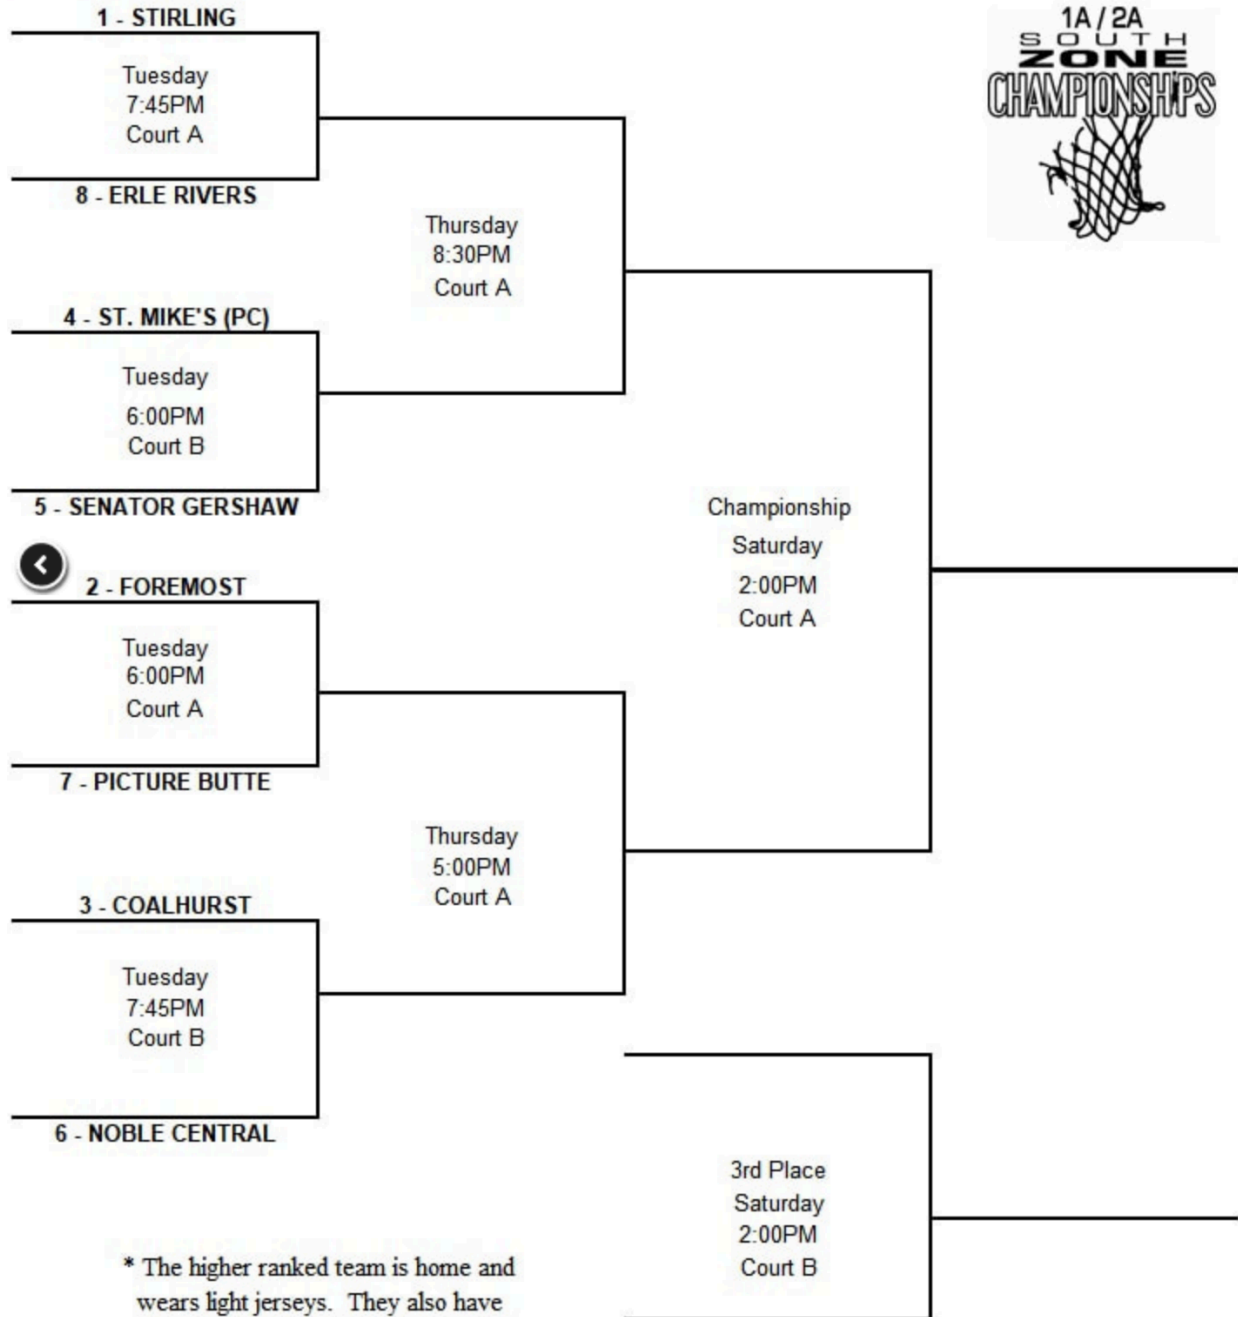

1A GIRLS ZONE BASKETBALL DRAW 2020

* The higher ranked team is home and wears light jerseys. They also have choice of bench.